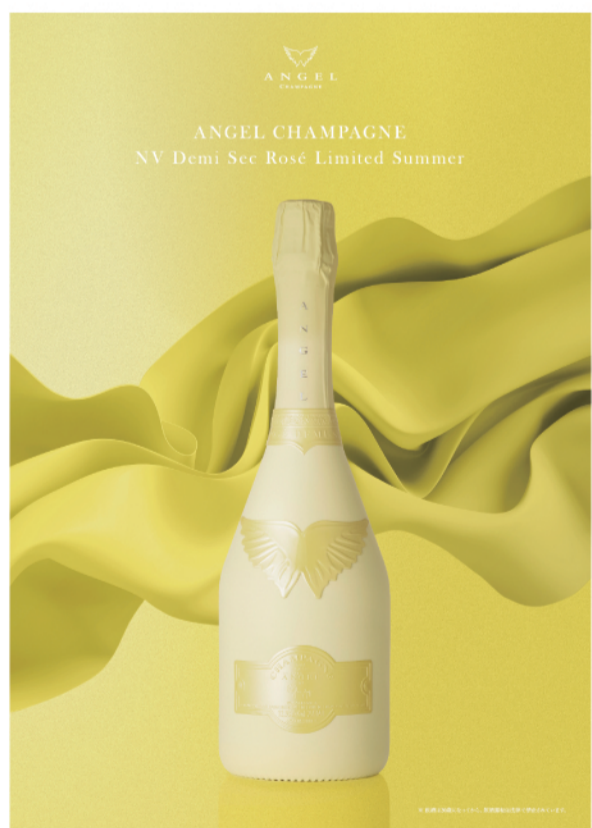

ANGEL  
CHAMPAGNE

# POSTER LINEUP

Brut\_B-01

HALO\_H-01

Demi\_D-01

Demi\_D-02

Demi\_R-01

Demi\_R-02

Demi\_LS-01