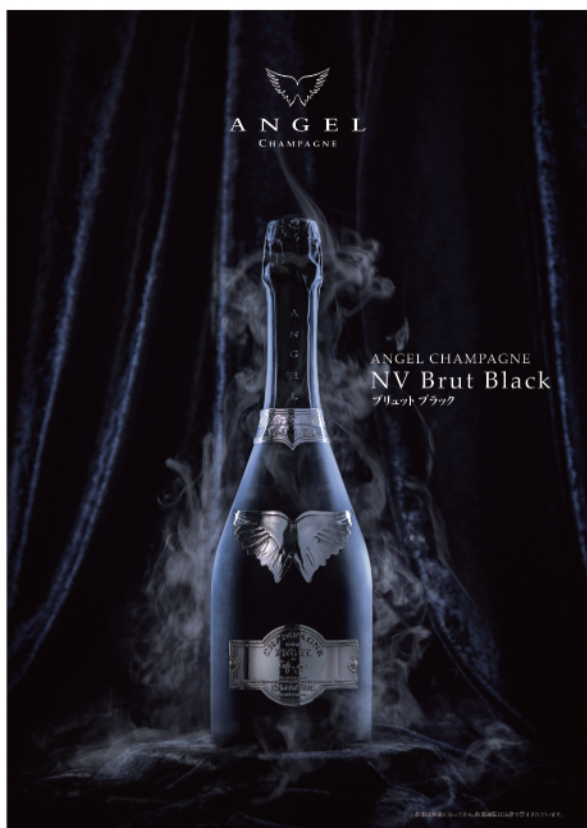

ANGEL
CHAMPAGNE

POSTER LINEUP

Brut_B-01